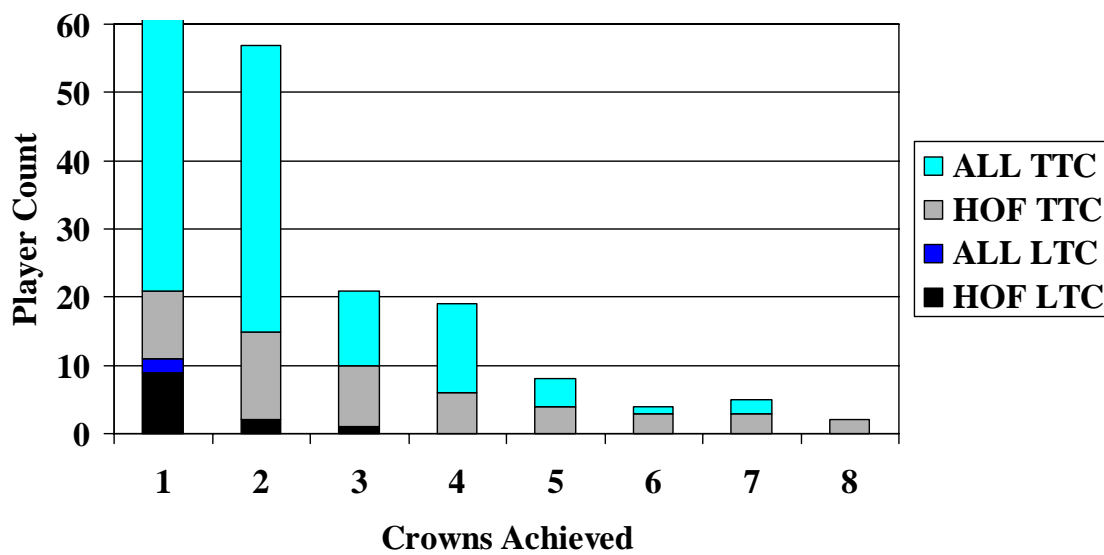

Table 4 (data from graphs 2 and 3)

TTC Decade	Leagues	LTC	Teams
23 1870s	9	1	78
35 1880s	19	1	159
24 1890s	13	1	138
45 1900s	19	2	152
40 1910s	22	0	176
46 1920s	20	2	160
46 1930s	20	5	160
41 1940s	20	3	160
45 1950s	20	1	160
53 1960s	20	2	198
49 1970s	20	0	246
38 1980s	20	0	260
52 1990s	20	0	278
40 2000s	8	0	120

Graph 1

HOF LTC and TTC

Graph 2